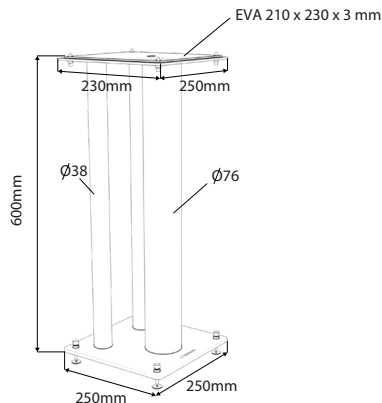

STYLUM MAX

Black satin

DIMENSIONS

The Stylum line of speaker stands has been designed by audio specialists for audio fanatics. Their common structure is really functional. The adjustable spikes, located on both the top and bottom plates, ensure ideal adjustment for a perfect stability of the installation. The anti-vibration system guarantees the best performances from your speakers.

DESIGN

Structure : powder coated steel

Miscellaneous : EVA pad, metal spikes and counter-spikes

MAX LOAD

70kg

DIMENSIONS :

Produit : 250 x 250 x 600 mm

Packaging : 690 x 315 x 125 mm

GROSS / NET WEIGHT : 17,7 kg ; 16,5 kg

SPECIFICATION

Cable duct

COLORS

Black satin
SKU : NORSTYMAXBKS
EAN : 3700795180402

White satin
SKU : NORSTYMAXWTS
EAN : 3700795180419

Silver satin
SKU : NORSTYMAXSRS
EAN : 3700795180426