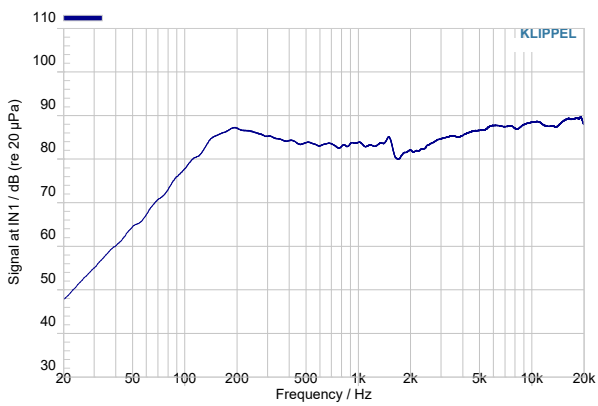

Frequency response

Levels calculation table

Nominal sensitivity	88dB		
Power/Distance	1m	2m	5m
1W (2.83V)	88dB	82dB	74dB
20W (12.6V)	101dB	95dB	87dB
50W (20V)	105dB	99dB	91dB
100W (28.3V)	108dB	102dB	94dB

Summary	125Hz	250Hz	500Hz	1kHz	2kHz	4kHz	8kHz
NPA (2.83V/1m)(dB)	91	90	92	89	88	88	88
Aperture angle at -6dB	180°	180°	180°	-60°/+180°	-0°/+180°	-20°/+180°	-20°/+60°