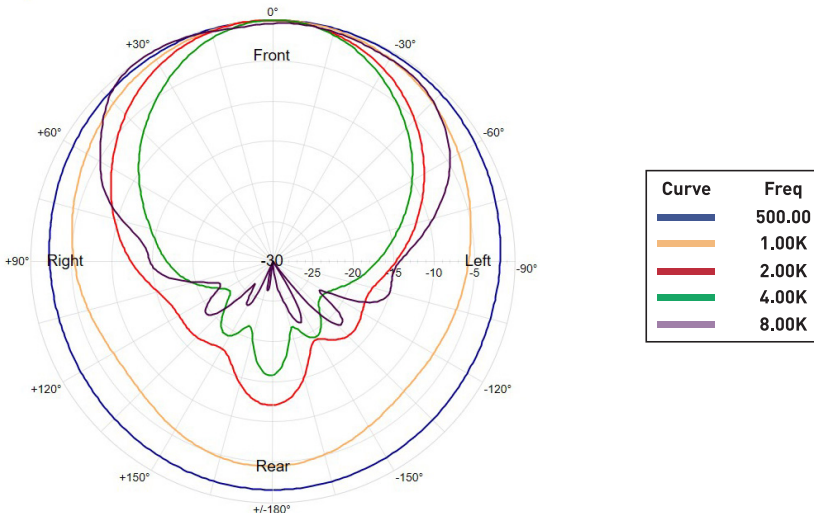

LITTORA 200 OD SAT 5

Product Sheet

The OD Sat 5 loudspeaker takes the Focal Sound into your outdoor spaces! Its 5" (13cm) speaker driver with the unprecedented Iris IP cone and its Aluminium 'M'-shaped inverted dome tweeter deliver faithful and high-quality sound reproduction. Plus, its integrated transformer makes it 70/100V compatible to cover large spaces with no loss of power. Finally, with its IP55 certification and anti-UV treatment, OD Sat 5 withstands adverse weather and extreme climates to keep you listening all year round. Available in Dark and Light finishes, it boasts a discreet design to blend seamlessly into all outdoor spaces.

Key points

- Discreet design blends seamlessly into any outdoor space
- Very good sound quality: 5" Midbass with Iris IP cone and 1" Aluminium 'M'-shaped inverted dome tweeter
- Brackets supplied for in-ground or in-wall installation
- IP55-certified technical design (water and dust)
- 8Ω and 70V/100V compatible
- Compatible with OD Sub 12 for more bass, and OD Stone 8

Type of speaker	2-way outdoor speaker
Speaker drivers	5" (12.7cm) Midbass, Iris IP cone 1" (2.5cm) Aluminium 'M'-shaped tweeter
Bandwidth	90Hz - 28kHz
Impedance	8Ω
Minimal impedance	5.2Ω at 250Hz
Sensitivity	88dB
Power	50W RMS - 100W Peak
Recommended amp power 8Ω	20W - 100W
Transformer positions	70V - 100V / 5W, 10W, 20W, 40W
Temperature tolerance	-20° / 65°
IP rating	IP55
Angle coverage	90°
Dimensions (WxDxH)	12 ^{5/8"} x 12 ^{5/8"} x 8 ^{3/4"} (32x32x21cm)
Weight	5.5lbs (2.5kg)

Directionality measurements

Frequency response

Levels calculation table

Nominal sensitivity	88dB		
Power/Distance	1m	2m	5m
1W (2.83V)	88dB	82dB	74dB
20W (12.6V)	101dB	95dB	87dB
50W (20V)	105dB	99dB	91dB
100W (28.3V)	108dB	102dB	94dB