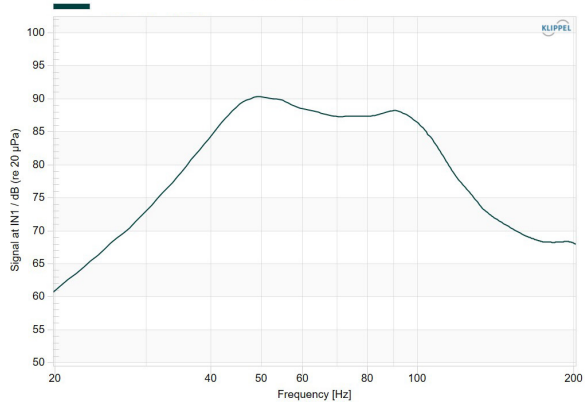

Frequency response

Levels calculation table

Nominal sensitivity	90dB		
	1m	2m	5m
Power(8Ω)/Distance			
1W (2.83V)	90dB	84dB	76dB
20W (12.6V)	103dB	97dB	89dB
50W (20V)	107dB	101dB	93dB
100W (28.3V)	110dB	104dB	96dB