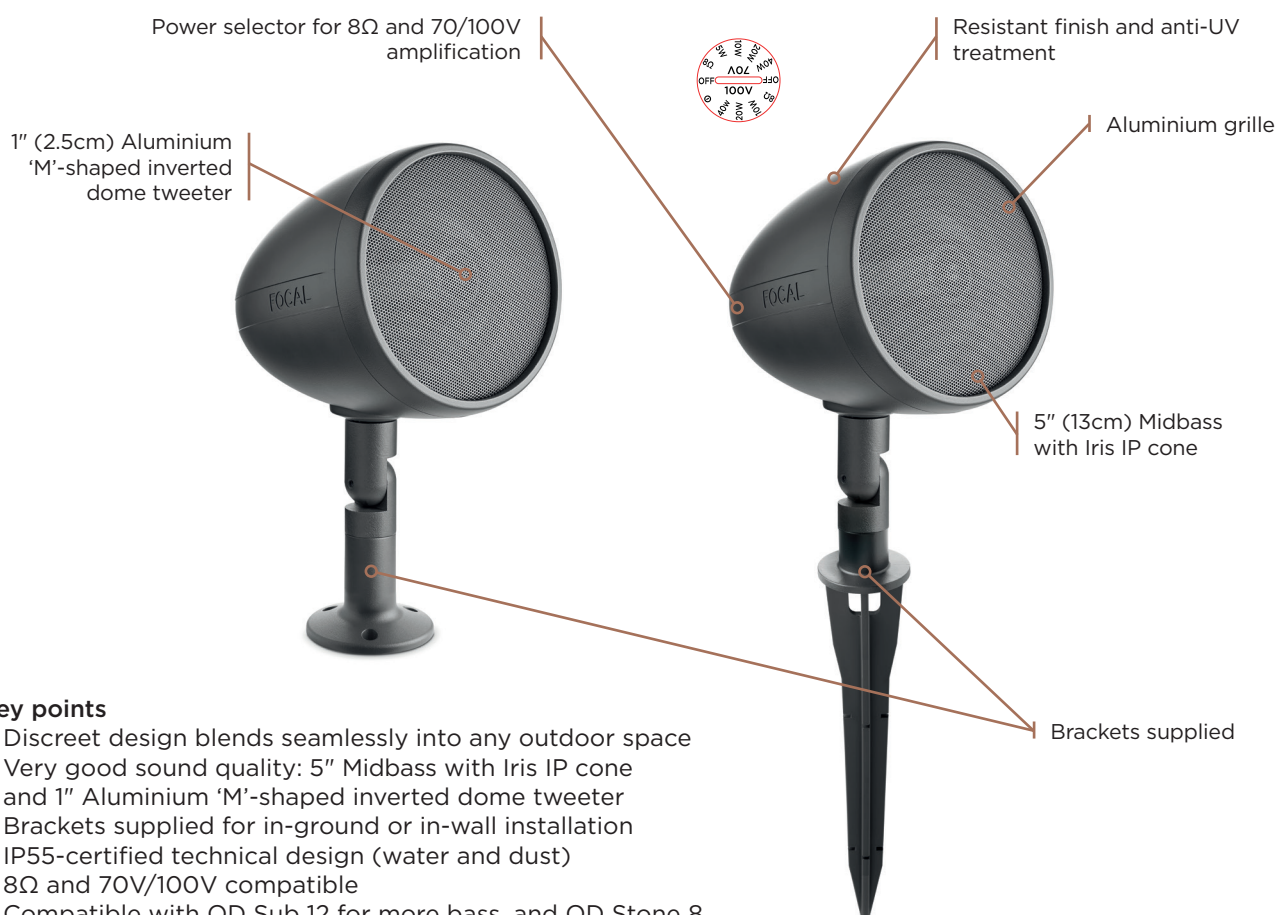

LITTORA 200 OD SAT 5

Product Sheet

The OD Sat 5 loudspeaker takes the Focal Sound into your outdoor spaces! Its 5" (13cm) speaker driver with the unprecedented Iris IP cone and its Aluminium 'M'-shaped inverted dome tweeter deliver faithful and high-quality sound reproduction. Plus, its integrated transformer makes it 70/100V compatible to cover large spaces with no loss of power. Finally, with its IP55 certification and anti-UV treatment, OD Sat 5 withstands adverse weather and extreme climates to keep you listening all year round. Available in Dark and Light finishes, it boasts a discreet design to blend seamlessly into all outdoor spaces.

Key points

- Discreet design blends seamlessly into any outdoor space
- Very good sound quality: 5" Midbass with Iris IP cone and 1" Aluminium 'M'-shaped inverted dome tweeter
- Brackets supplied for in-ground or in-wall installation
- IP55-certified technical design (water and dust)
- 8Ω and 70V/100V compatible
- Compatible with OD Sub 12 for more bass, and OD Stone 8

Key points

- Woofer with 12" (30cm) Iris IP cone: deep and powerful bass (400W)
- Adjustable vent height
- IP55-certified technical design (water and dust)
- Robust design
- Compatible with OD Sat 5 for a complete system
- System is perfect for pairing with OD Stone 8